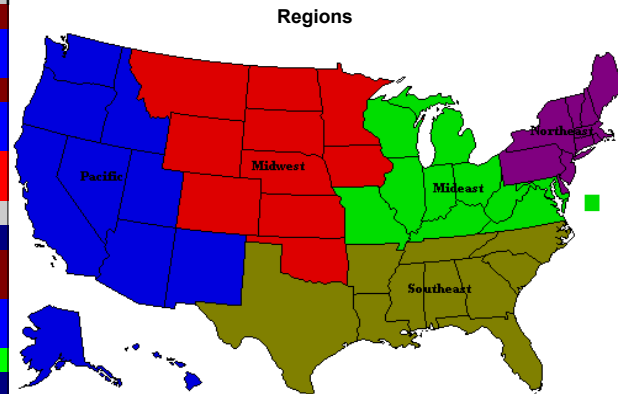

State	Abbr.	Region	Population	Census	District
Alabama	AL	Southeast	1	1	4
Alaska	AK	Pacific	1	1	5
Arizona	AZ	Pacific	1	0	5
Arkansas	AR	Southeast	1	1	4
California	CA	Pacific	8	5	5
Colorado	CO	Midwest	1	1	5
Connecticut	CT	Northeast	1	0	1
Delaware	DE	Northeast	1	1	1
Deregistered	XX	-	2		0
District of Columbia	DC	Midwest	0	0	2
Florida	FL	Southeast	1	0	4
Georgia	GA	Southeast	4	4	4
Hawaii	HI	Pacific	0	0	5
Idaho	ID	Pacific	1	1	5
Illinois	IL	Midwest	1	1	3
Indiana	IN	Midwest	0	0	2
Iowa	IA	Midwest	3	1	3
Kansas	KS	Midwest	0	0	3
Kentucky	KY	Midwest	0	0	2
Louisiana	LA	Southeast	1	1	4
Maine	ME	Northeast	2	2	1
Maryland	MD	Midwest	2	1	2
Massachusetts	MA	Northeast	1	1	1
Michigan	MI	Midwest	4	1	2
Minnesota	MN	Midwest	4	4	3
Mississippi	MS	Southeast	2	1	4
Missouri	MO	Midwest	1	1	3
Montana	MT	Midwest	1	1	3
Nebraska	NE	Midwest	1	0	3
Nevada	NV	Pacific	1	1	5
New Hampshire	NH	Northeast	0	0	1
New Jersey	NJ	Northeast	4	3	1
New Mexico	NM	Pacific	1	1	5
New York	NY	Northeast	5	5	1
North Carolina	NC	Southeast	2	2	4
North Dakota	ND	Midwest	1	1	3
Ohio	OH	Midwest	2	2	2
Oklahoma	OK	Midwest	0	0	4
Oregon	OR	Pacific	0	0	5
Pennsylvania	PA	Northeast	8	5	2
Puerto Rico	PR	Southeast	0	0	4
Rhode Island	RI	Northeast	2	1	1
South Carolina	SC	Southeast	4	4	4
South Dakota	SD	Midwest	1	1	3
Tennessee	TN	Southeast	2	2	4
Texas	TX	Southeast	3	3	4
Utah	UT	Pacific	1	0	5
Vermont	VT	Northeast	0	0	1
Virginia	VA	Midwest	5	3	2
Washington	WA	Pacific	2	2	5
West Virginia	WV	Midwest	1	1	2
Wisconsin	WI	Midwest	3	3	3
Wyoming	WY	Midwest	3	3	5
<i>Atlasia</i>			95	73	

States